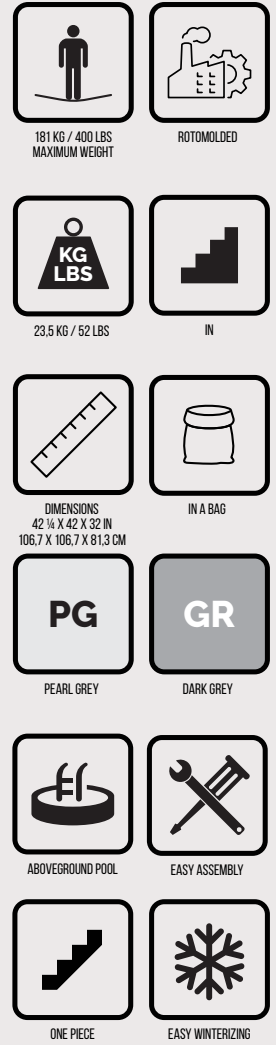

Fiesta | 1001 | 1003

Aboveground pool step

Best value drop-in step

The Fiesta is economical and very user-friendly. Ideal for aboveground pools with 48"-54" walls and a flat bottom, it's a sturdy step system that can be installed in seconds! Includes step cups, deck supports (on model 1001), and a front-loading ballast. It can also be installed on a pool with no deck with the Classic Ladder 6003 (non regulatory in Quebec) or the Self-Latching Ladder 9600.

Add some light!

INNOVALITE
9015-RGB/BT

- Easy to install
- Choice of white LED lights or colors, Bluetooth-controlled

- Outstanding resistance to UV rays.
- Meets current and proposed ISPSC standards.
- Deck Brackets included. (with 1001 only)
- Safe rounded slip-resistant corners and surfaces.
- Adjustable system for pools 48" to 54".